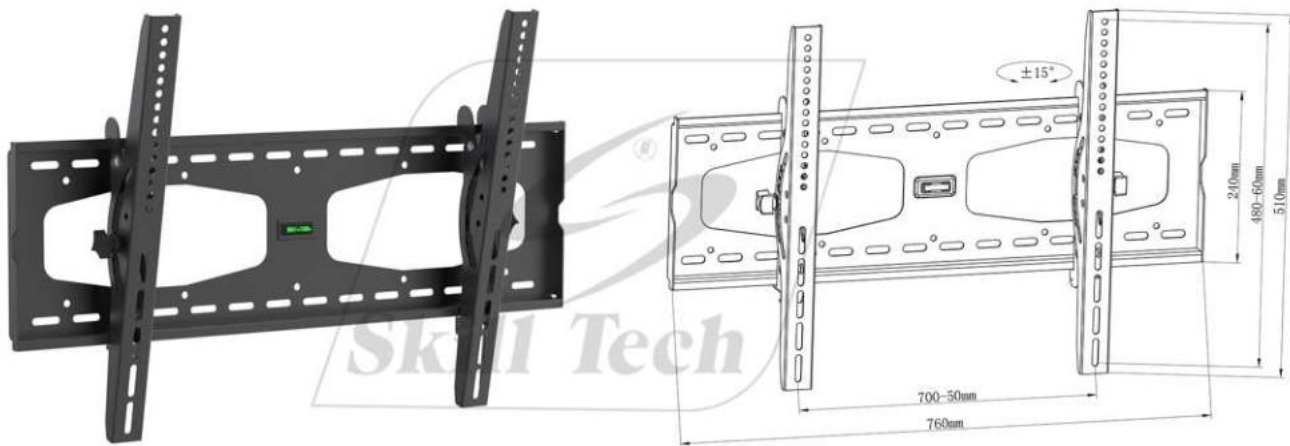

# SH 63T

## Tilt TV Wall Mount

For most 32" - 75" LED, LCD Flat Panel TVs

Screen Size  
32" - 75"

VESA  
760x500

Profile  
75mm

Weight Capacity  
75kg

Tilt Range  
+15° ~ -15°

Bubble Level

**Easily adjust your TV**  
without tools

**Integrated Bubble Level**  
Assures easy installation alignment

**Simple Construction**  
Ensures a quick and easy installation